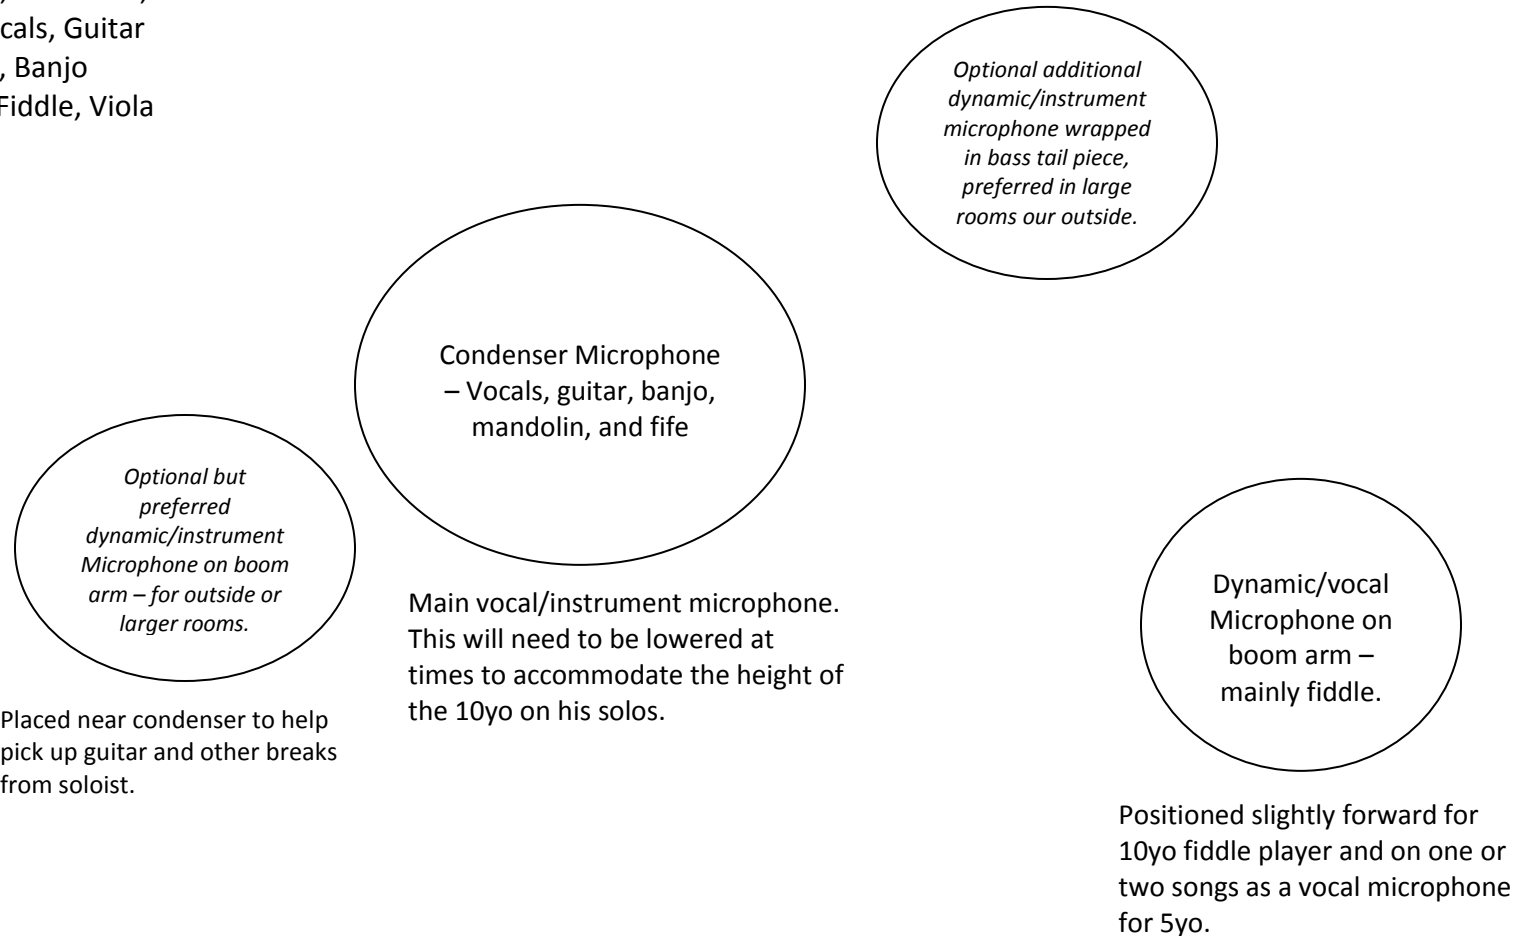

Amber Waves Band Stage Layout

Band Members:

Michael Costello – Vocals, Bass

Cheryl Costello – Vocals, Mandolin, Fife

Alexandra Costello – Vocals, Guitar

Kaitlin Costello – Vocals, Banjo

Sean Costello – Vocals, Fiddle, Viola

Mary Costello - Vocals

We can adjust microphones ourselves during the set. The condenser requires phantom power. We can supply our own microphones upon request. If no condenser is possible, we require 9 dynamic microphones with 8 boom arms in larger rooms, or 5 booms w/3 goosenecks.